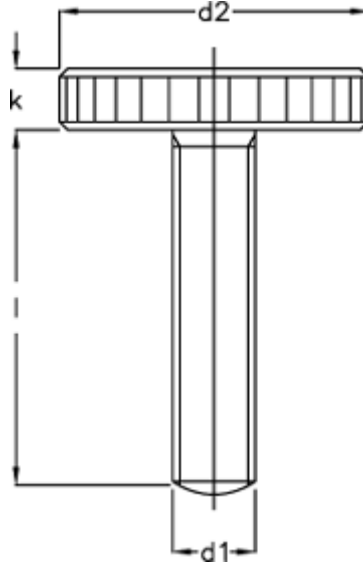

Article number: 207016181

Description: E+G Flat knurled thumb screw DIN 653-M6-16-N

Measures

d1 = M 6

d2 = 24

K = 5.0